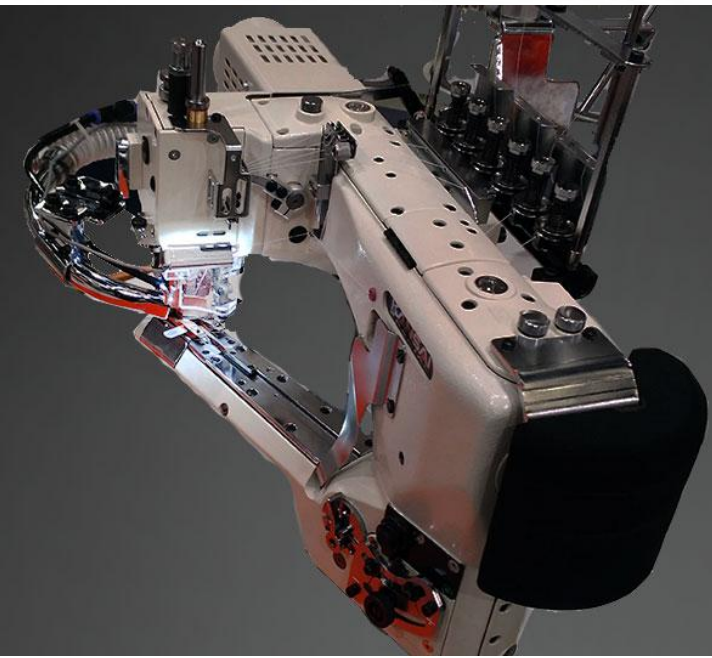

NFS series Accessories

- LED light

Appearance

3-level brightness LED light is just added in our accessory line-up

Contents of the package

Parts # to order : 20-6155