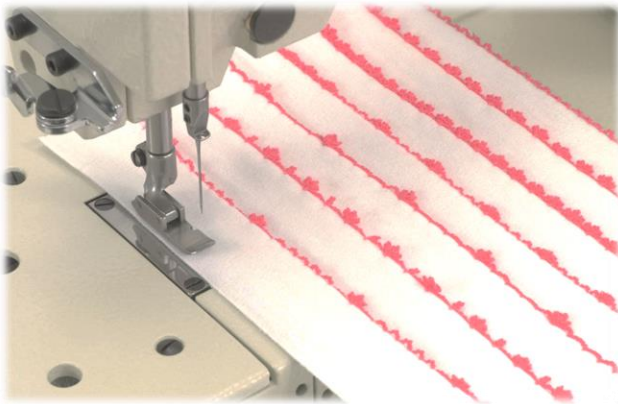

# MAC200

1 needle, flat bed, decorative stitch machine with LCD touch screen for making combination of 4 point zig-zag and flower picoting

## Features

Easy adjustment with LCD touchscreen

- Various combination of patterns are available
- Memorize 94 pattern and call the function in touchscreen

Model Name	Application	Fabrics	Needle	Thread	Gauge	Needle bar stroke	Stitch length	Differential feed ratio	Presser foot lift	Max. speed
MAC200	Decorative stitch	Knit etc.	UO x 163 11	2	5.55	31	-	0.8-1.5	8	2500