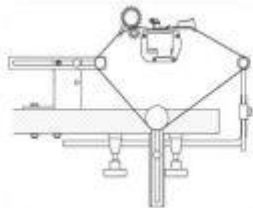

# NR9803GP series

3-needle, cylinder-bed coverstitch machine for elastic attaching with rear puller

## Elastic expander

'RT-1', elastic expander is included in NR9803GP series with purchase

## About UTA

NR9803GP-UTA model includes the pneumatic thread trimmer and presser foot lifter

## NR series features

Model Name	Application	Material	Needle	No. of threads	Needle gauge	Needle bar stroke	Stitch length	Diff.Feed ratio	Presser foot lift	Maximum Speed
NR9803GP NR9803GP-UTA										
NR9803GP NR9803GP-UTA	Elastic attaching	Light to medium	UY128GAS #14	5	7/32", 1/4"	33	6~16	0.3~2.9	6	4800