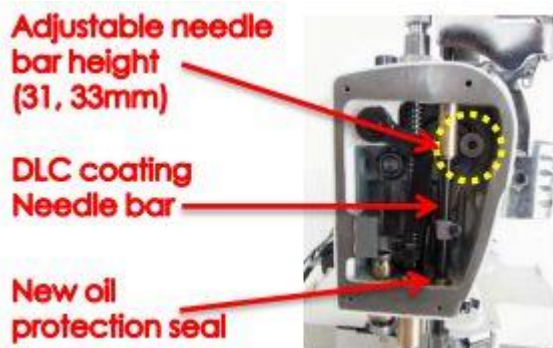

NR series features

Model Name	Application	Material	Needle	No. of threads	Needle gauge	Needle bar stroke	Stitch length	Diff.Feed ratio	Presser foot lift	Maximum Speed
NR9803GP NR9803GP-UTA										
NR9803GP NR9803GP-UTA	Elastic attaching	Light to medium	UY128GAS #14	5	7/32", 1/4"	33	6~16	0.3~2.9	6	4800