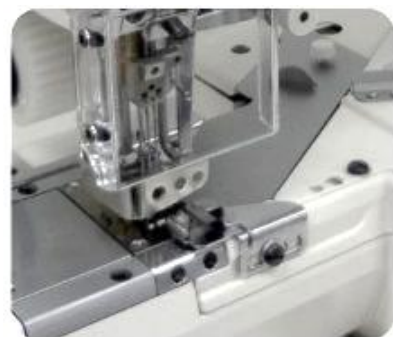

# NR9803GP series

3-needle, cylinder-bed coverstitch machine for elastic attaching with rear puller

## Elastic expander

'RT-1', elastic expander is included in NR9803GP series with purchase

## About UTA

NR9803GP-UTA model includes the pneumatic thread trimmer and presser foot lifter

## NR series features

Model Name	Application	Material	Needle	No. of threads	Needle gauge	Needle bar stroke	Stitch length	Diff.Feed ratio	Presser foot lift	Maximum Speed
NR9803GP NR9803GP-UTA										
NR9803GP NR9803GP-UTA	Elastic attaching	Light to medium	UY128GAS #14	5	7/32", 1/4"	33	6~16	0.3~2.9	6	4800