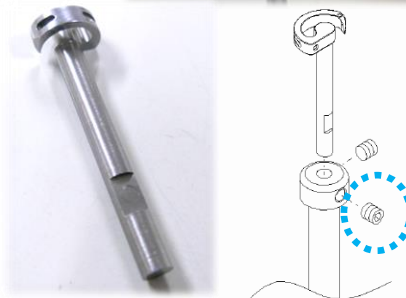

# SPX211E,111E

1 needle, extra small post bed chain stitch sewing machine. Suitable to work in very small areas like glove's finger sewing.

10mm x 60mm(SPX211E)  
15mm x 45mm(SPX111E) post bed

Photo:SPX111E

No bobbin case ⇒ High productivity

Knob micro adjustment for upper feed dog

Tension set and thread take up makes stable stitch formation

Original Kansai looper that provides a consistent stitch, with one screw maintenance and no adjustment.

Model name	Application	Material	Needle	No. of threads	Needle bar stroke	Stitch length	Feed dog	Maximum speed
SPX211E,111E	Glove stitch	Medium to heavy work glove	UY128-LE #16 or 14	2	24.5mm	3.5mm/stitch	Upper Feed	900