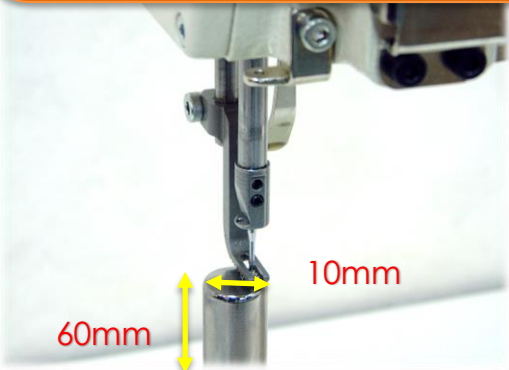

# SPX211E,111E

1 needle, extra small post bed chain stitch sewing machine. Suitable to work in very small areas like glove's finger sewing.

10mm x 60mm(SPX211E)  
15mm x 45mm(SPX111E) post bed

Photo:SPX111E

No bobbin case ⇒ High productivity

Knob micro adjustment for upper feed dog

Tension set and thread take up makes stable stitch formation

Original Kansai looper that provides a consistent stitch, with one screw maintenance and no adjustment.

Model name	Application	Material	Needle	No. of threads	Needle bar stroke	Stitch length	Feed dog	Maximum speed
SPX211E,111E	Glove stitch	Medium to heavy work glove	UY128-LE #16 or 14	2	24.5mm	3.5mm/stitch	Upper Feed	900